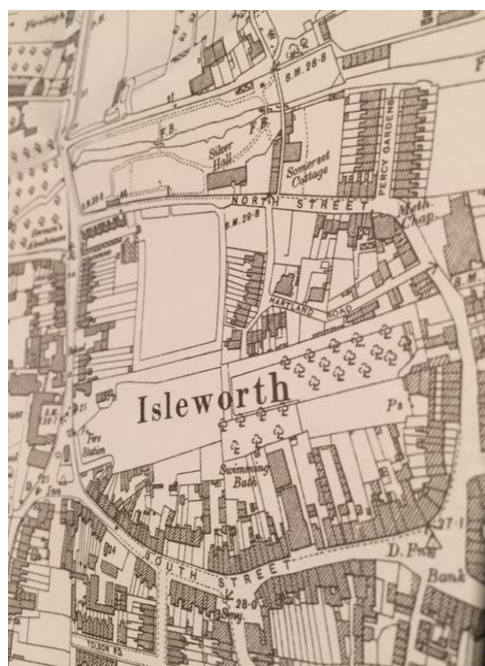

North Street Isleworth C 1894, Ordnance Survey Map

November, 1914, aged 34 and is buried in Le Touquet – Paris Plage Communal Cemetery, grave ref. 1. A. 4. He was awarded the Victory and 1914 Star medals and is listed on his grave as “a native of Isleworth”. Tragically, his brother, Alfred George Balls also died in WW1 on 25th July 1916

Mathew Henry Ball

6694, 2nd Bn., King's Own Yorkshire Light Infantry who died on 15 November 1914 Age 34

Husband of Mrs. E.E.G. Ball, of 42, North St., Isleworth, Middx. Native of Isleworth.

Remembered with Honour
Le Touquet-Paris Plage Communal Cemetery

A photograph of a grave in a cemetery. The grave is a simple rectangular stone on a grassy plot. In the background, there are trees and other graves. A small circular logo is visible in the bottom right corner of the image area.

Certificate included with permission of CWGC